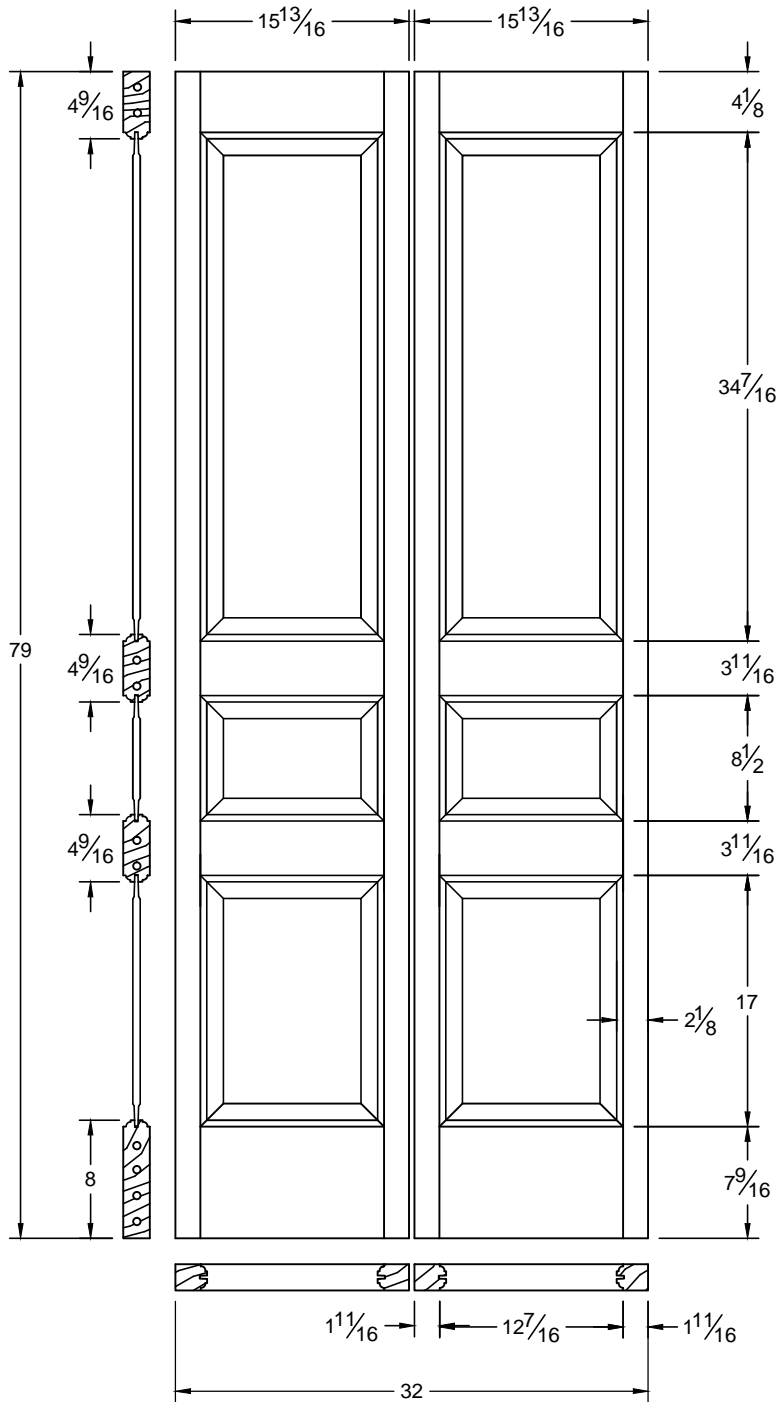

This drawing contains information which is the property of Woodgrain Millwork, Inc. This drawing is received on confidence and contents may not be disclosed without the prior written consent of Woodgrain Millwork, Inc.

131

Draw #:	Ovolo 131_32_79-BF
Date:	12 - 26 - 13
Drawn By:	T Doughty