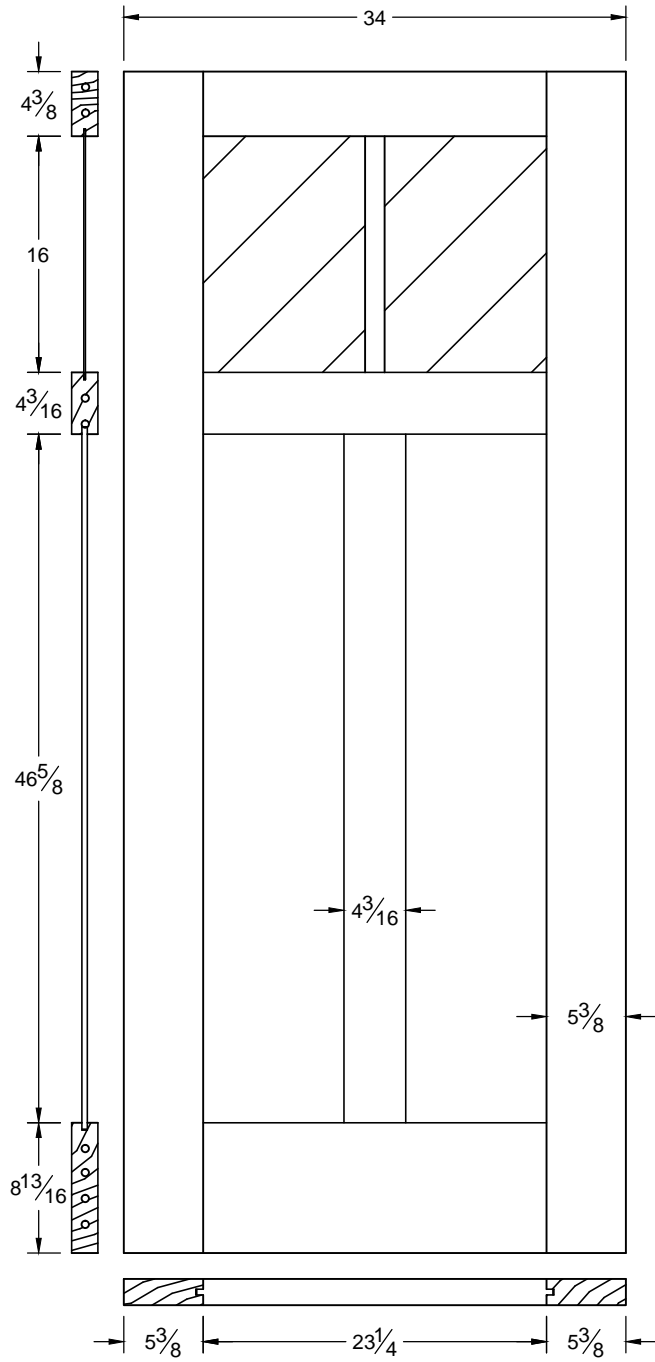

4538

Draw #:	Shaker 4538_36_80	
Date:	10 - 16 - 14	R1
Drawn By:	T Doughty	

This drawing contains information which is the property of Woodgrain Millwork, Inc. This drawing is received on confidence and contents may not be disclosed without the prior written consent of Woodgrain Millwork, Inc.

4538

Draw #:	Shaker 4538_34_80	
Date:	10 - 16 - 14	R1
Drawn By:	T Doughty	

woodgrain doors

This drawing contains information which is the property of Woodgrain Millwork, Inc. This drawing is received on confidence and contents may not be disclosed without the prior written consent of Woodgrain Millwork, Inc.

4538

Draw #:	Shaker 4538_26_80	
Date:	10 - 16 - 14	R1
Drawn By:	T Doughty	