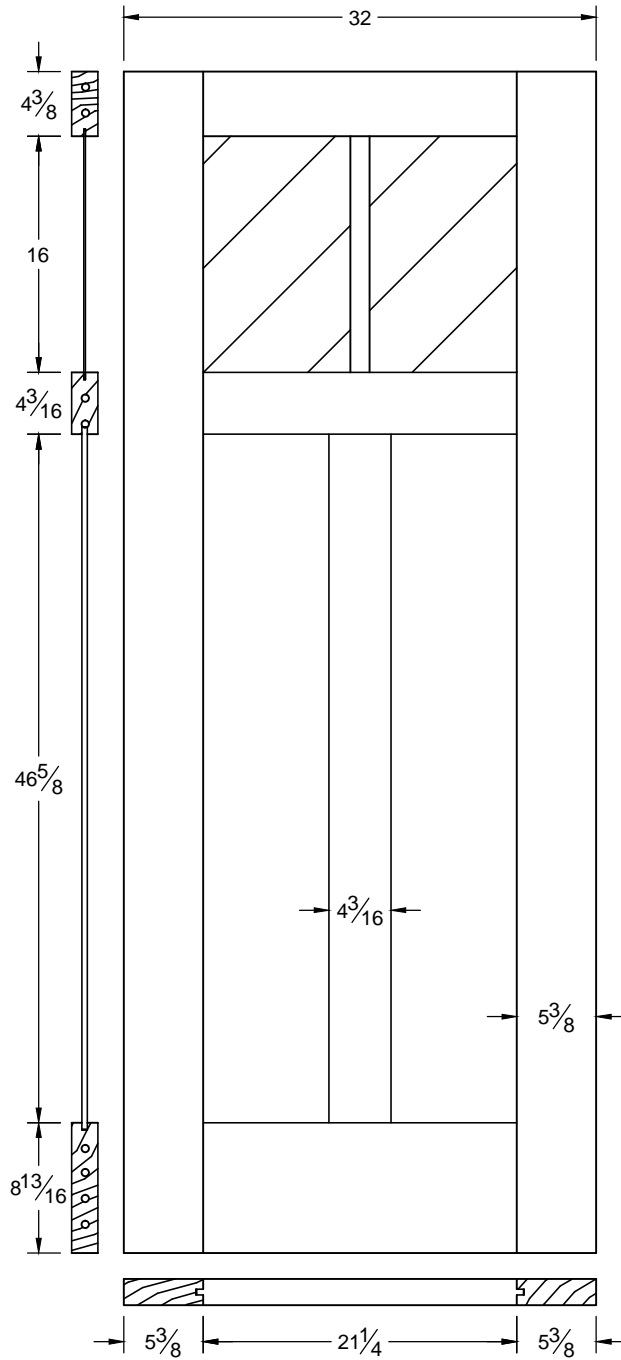

4538

Draw #:	Shaker 4538_36_80	
Date:	10 - 16 - 14	R1
Drawn By:	T Doughty	

This drawing contains information which is the property of Woodgrain Millwork, Inc. This drawing is received on confidence and contents may not be disclosed without the prior written consent of Woodgrain Millwork, Inc.

4538

Draw #:	Shaker 4538_34_80	
Date:	10 - 16 - 14	R1
Drawn By:	T Doughty	

woodgrain doors

This drawing contains information which is the property of Woodgrain Millwork, Inc. This drawing is received on confidence and contents may not be disclosed without the prior written consent of Woodgrain Millwork, Inc.

4538

Draw #:	Shaker 4538_26_80	
Date:	10 - 16 - 14	R1
Drawn By:	T Doughty	