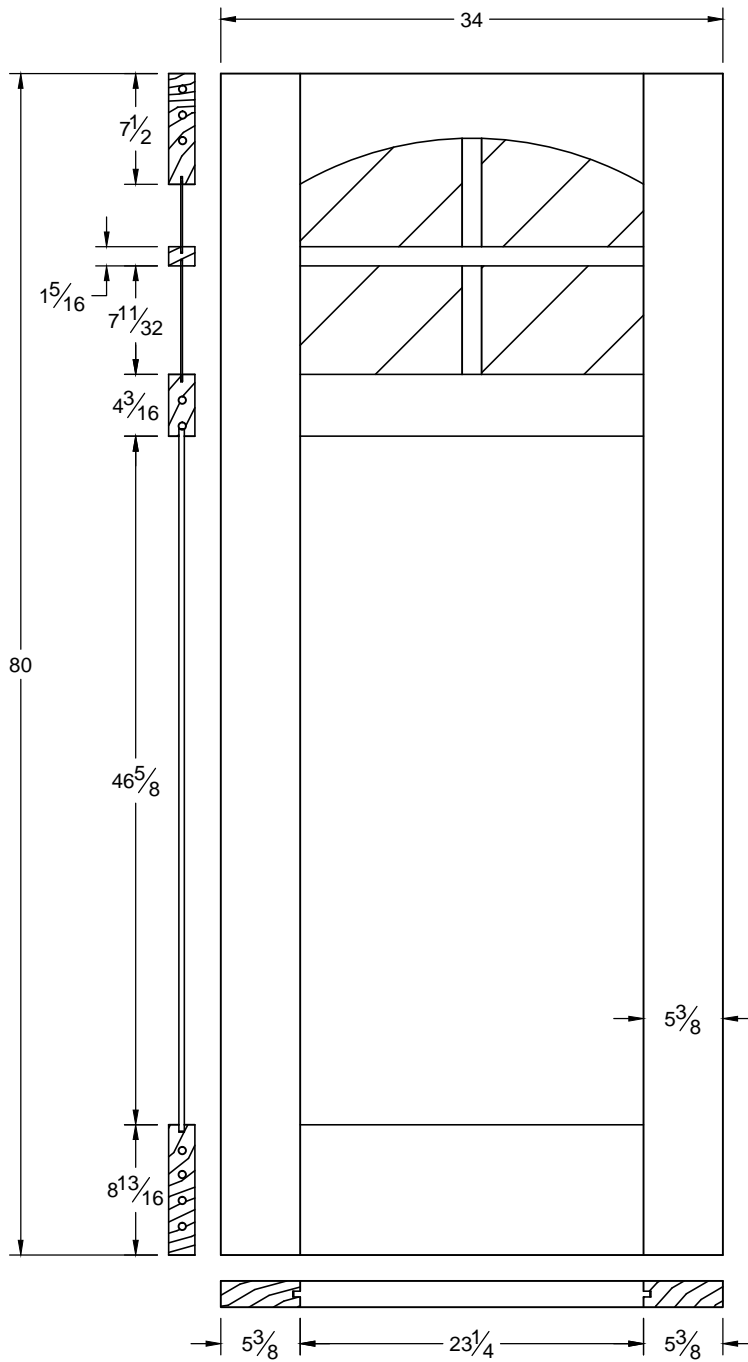

4854

Draw #:	Shaker 4854_36_80	
Date:	10 - 16 - 14	R1
Drawn By:	T Doughty	

This drawing contains information which is the property of Woodgrain Millwork, Inc. This drawing is received on confidence and contents may not be disclosed without the prior written consent of Woodgrain Millwork, Inc.

4854

Draw #:	Shaker 4854_26_80	
Date:	10 - 16 - 14	R1
Drawn By:	T Doughty	