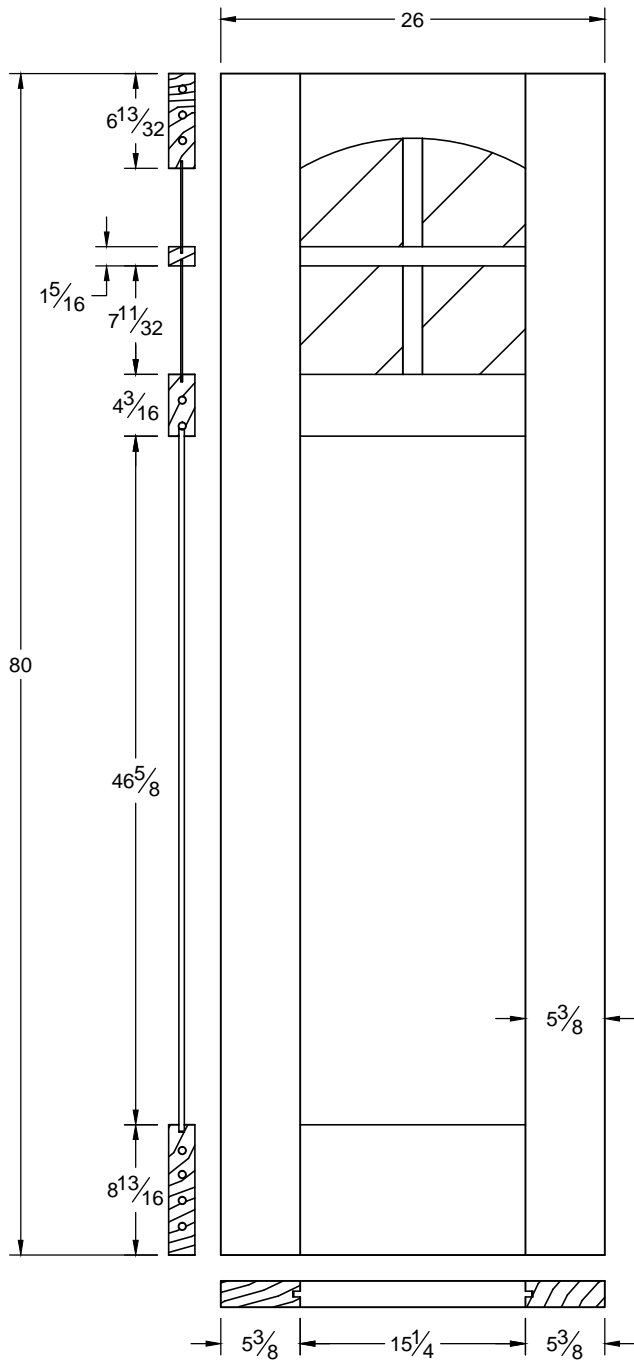

4854

Draw #: Shaker 4854_30_80

Date: 10 - 16 - 14

R1

Drawn By: T Doughty

 woodgrain doors

This drawing contains information which is the property of Woodgrain Millwork, Inc. This drawing is received on confidence and contents may not be disclosed without the prior written consent of Woodgrain Millwork, Inc.

4854

Draw #: Shaker 4854_28_80

Date: 10 - 16 - 14

R1

Drawn By: T Doughty

 woodgrain doors

This drawing contains information which is the property of Woodgrain Millwork, Inc. This drawing is received on confidence and contents may not be disclosed without the prior written consent of Woodgrain Millwork, Inc.

4854

Draw #:	Shaker 4854_26_80	
Date:	10 - 16 - 14	R1
Drawn By:	T Doughty	