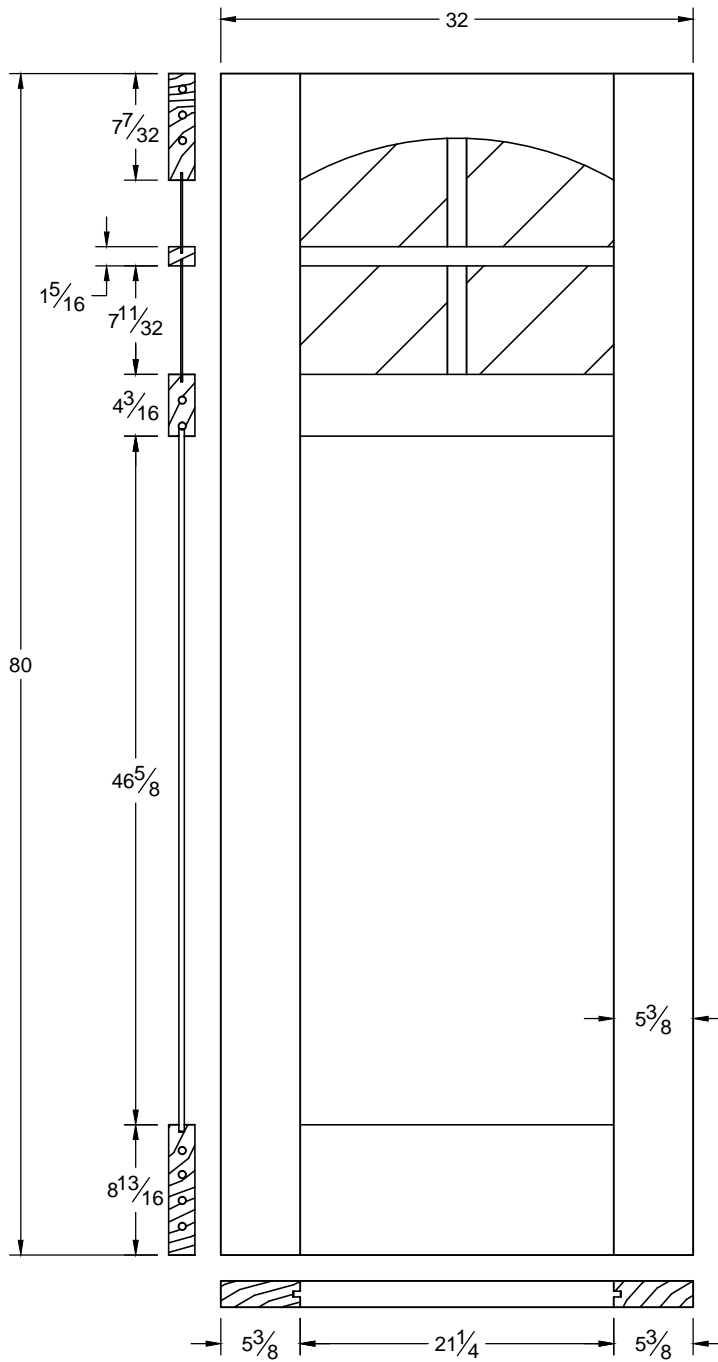

This drawing contains information which is the property of Woodgrain Millwork, Inc. This drawing is received on confidence and contents may not be disclosed without the prior written consent of Woodgrain Millwork, Inc.

4854

Draw #:	Shaker 4854_32_80	
Date:	10 - 16 - 14	R1
Drawn By:	T Doughty