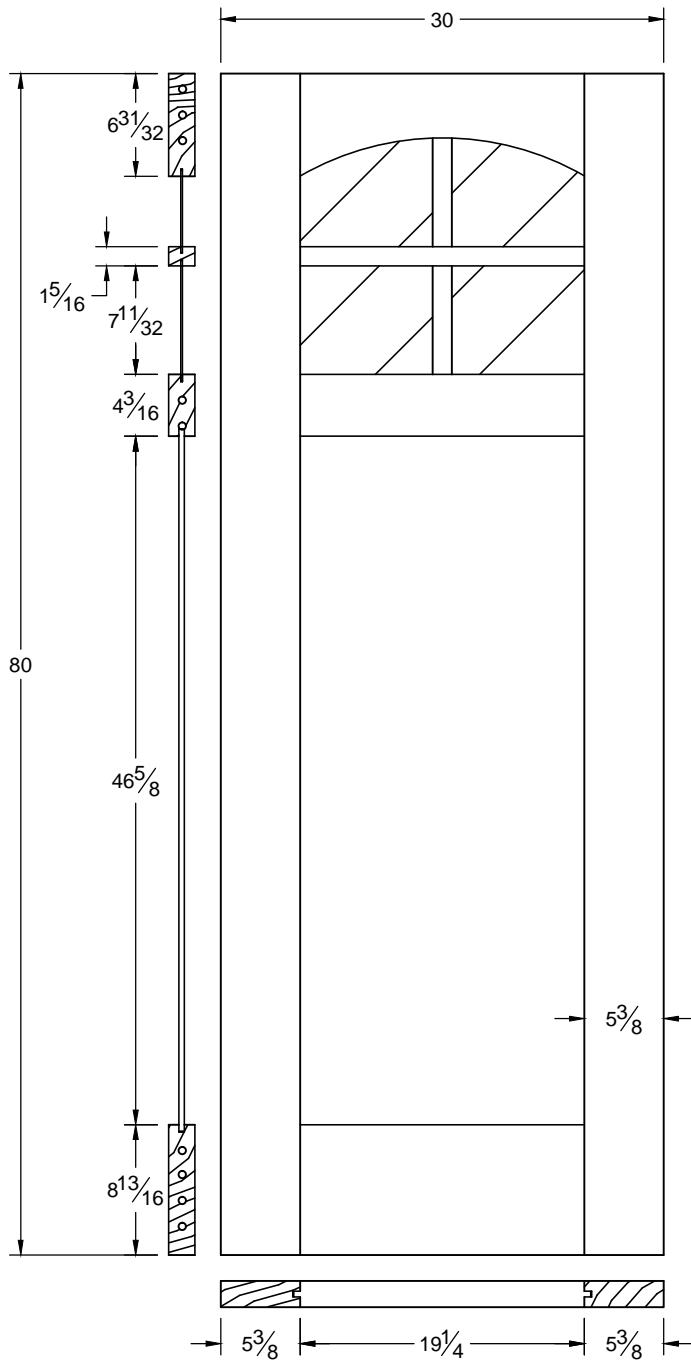

This drawing contains information which is the property of Woodgrain Millwork, Inc. This drawing is received on confidence and contents may not be disclosed without the prior written consent of Woodgrain Millwork, Inc.

4854

Draw #: Shaker 4854_30_80

Date: 10 - 16 - 14

R1

Drawn By: T Doughty

woodgrain doors