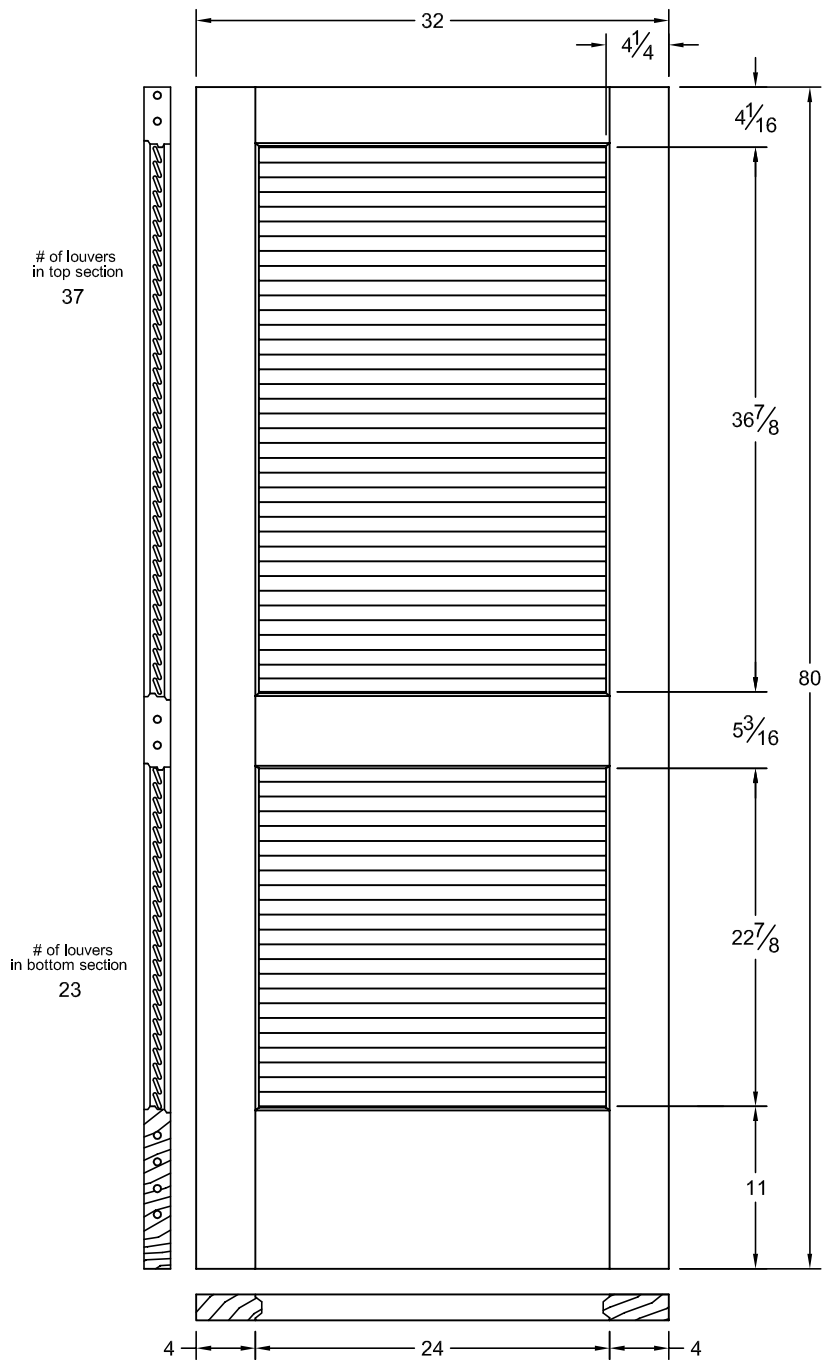

730

Draw #:	Taper 730W_36_80_4
Date:	03 - 08 - 16
Drawn By:	T Doughty

 woodgrain doors

Note: All rail dimensions are a overall measurement.

This drawing contains information which is the property of Woodgrain Millwork, Inc. This drawing is received on confidence and contents may not be disclosed without the prior written consent of Woodgrain Millwork, Inc.

730

Draw #:	Taper 730W_34_80_4
Date:	03 - 08 - 16
Drawn By:	T Doughty

 woodgrain doors

Note: All rail dimensions are a overall measurement.

This drawing contains information which is the property of Woodgrain Millwork, Inc. This drawing is received on confidence and contents may not be disclosed without the prior written consent of Woodgrain Millwork, Inc.

730

Draw #:	Taper 730W_12_80_2
Date:	03 - 08 - 16
Drawn By:	T Doughty