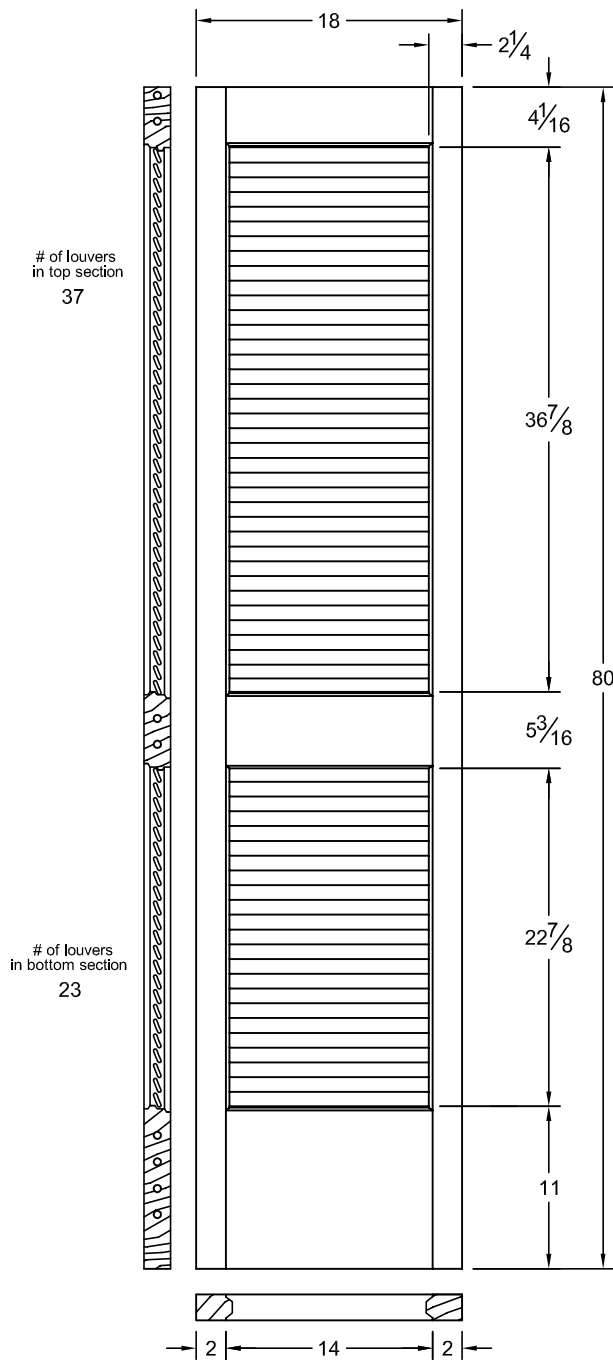

730

Draw #:	Taper 730W_22_80_3
Date:	03 - 08 - 16
Drawn By:	T Doughty

woodgrain doors

Note: All rail dimensions are a overall measurement.

This drawing contains information which is the property of Woodgrain Millwork, Inc. This drawing is received on confidence and contents may not be disclosed without the prior written consent of Woodgrain Millwork, Inc.

730

Draw #:	Taper 730W_20_80_3
Date:	03 - 08 - 16
Drawn By:	T Doughty

woodgrain doors

Note: All rail dimensions are a overall measurement.

This drawing contains information which is the property of Woodgrain Millwork, Inc. This drawing is received on confidence and contents may not be disclosed without the prior written consent of Woodgrain Millwork, Inc.

730

Draw #:	Taper 730W_18_80_3
Date:	03 - 08 - 16
Drawn By:	T Doughty

woodgrain doors

Note: All rail dimensions are a overall measurement.

This drawing contains information which is the property of Woodgrain Millwork, Inc. This drawing is received on confidence and contents may not be disclosed without the prior written consent of Woodgrain Millwork, Inc.

730

Draw #:	Taper 730W_18_80_2
Date:	03 - 08 - 16
Drawn By:	T Doughty

woodgrain doors

Note: All rail dimensions are a overall measurement.

This drawing contains information which is the property of Woodgrain Millwork, Inc. This drawing is received on confidence and contents may not be disclosed without the prior written consent of Woodgrain Millwork, Inc.