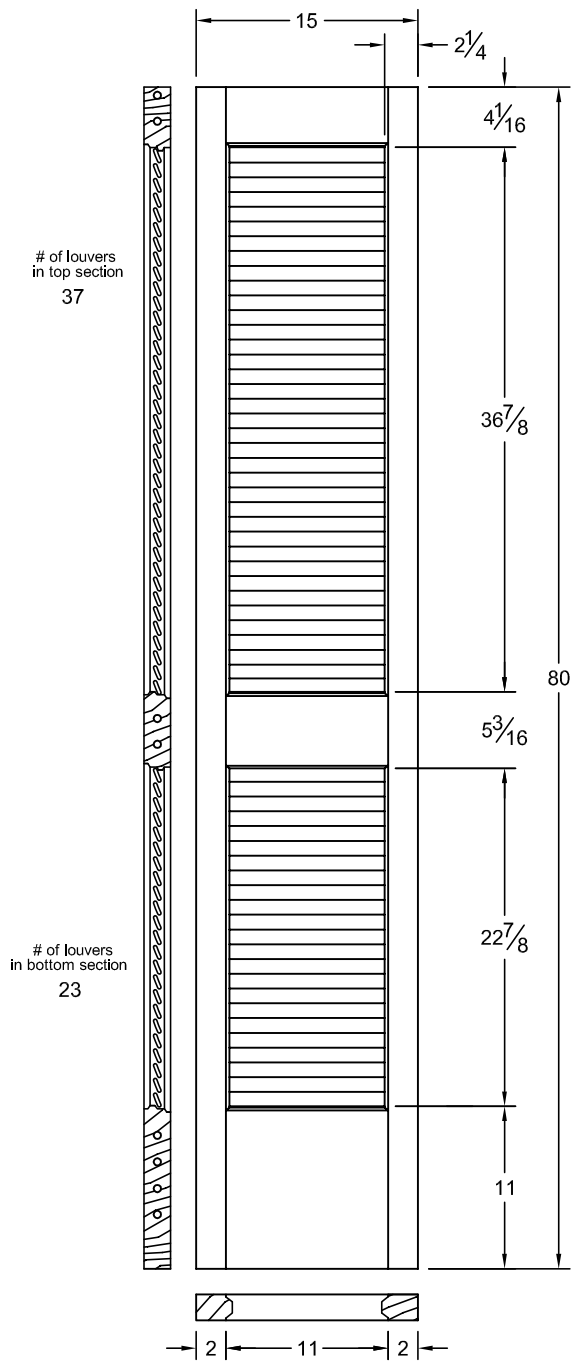

730

Draw #:	Taper 730W_20_80_3
Date:	03 - 08 - 16
Drawn By:	T Doughty

woodgrain doors

Note: All rail dimensions are a overall measurement.

This drawing contains information which is the property of Woodgrain Millwork, Inc. This drawing is received on confidence and contents may not be disclosed without the prior written consent of Woodgrain Millwork, Inc.

730

Draw #:	Taper 730W_18_80_3
Date:	03 - 08 - 16
Drawn By:	T Doughty

woodgrain doors

Note: All rail dimensions are a overall measurement.

This drawing contains information which is the property of Woodgrain Millwork, Inc. This drawing is received on confidence and contents may not be disclosed without the prior written consent of Woodgrain Millwork, Inc.

730

Draw #:	Taper 730W_18_80_2
Date:	03 - 08 - 16
Drawn By:	T Doughty

woodgrain doors

Note: All rail dimensions are a overall measurement.

This drawing contains information which is the property of Woodgrain Millwork, Inc. This drawing is received on confidence and contents may not be disclosed without the prior written consent of Woodgrain Millwork, Inc.

730

Draw #:	Taper 730W_16_80_2
Date:	03 - 08 - 16
Drawn By:	T Doughty

 woodgrain doors

Note: All rail dimensions are a overall measurement.

This drawing contains information which is the property of Woodgrain Millwork, Inc. This drawing is received on confidence and contents may not be disclosed without the prior written consent of Woodgrain Millwork, Inc.