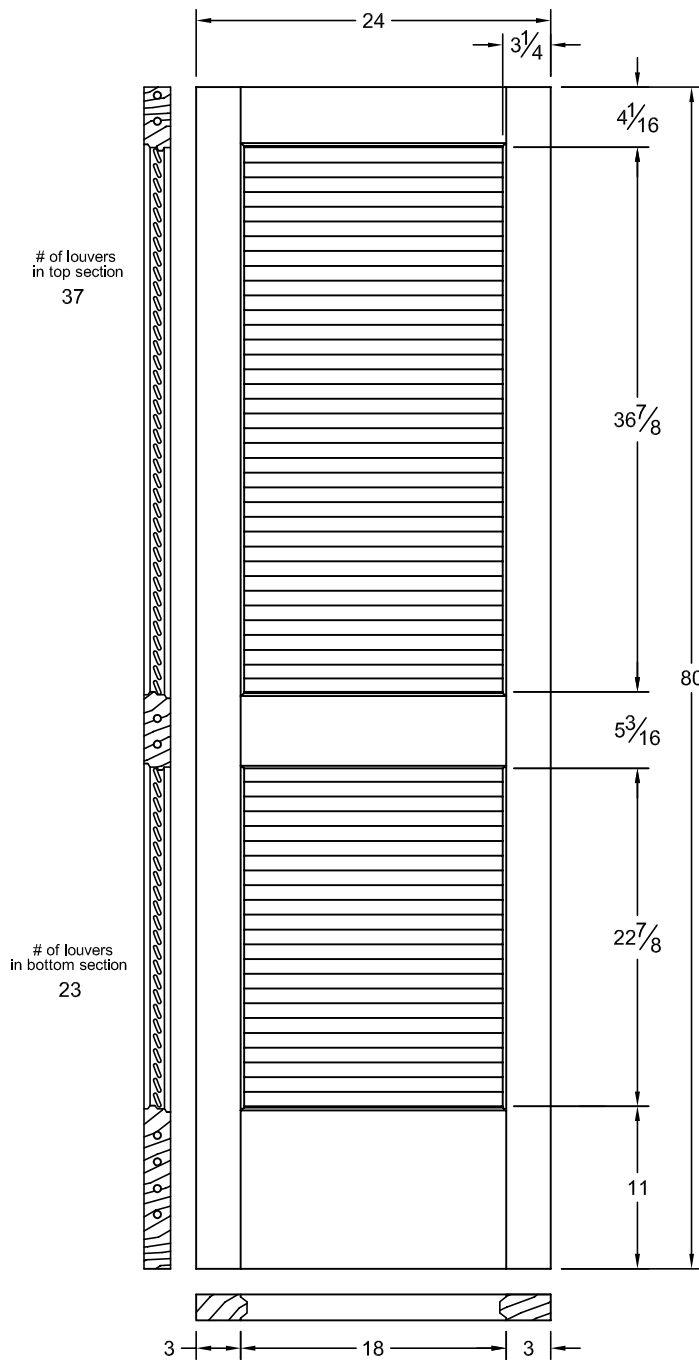

730W

Draw #:	Taper 730W_28_80_4
Date:	03 - 08 - 16
Drawn By:	T Doughty

woodgrain doors

Note: All rail dimensions are a overall measurement.

This drawing contains information which is the property of Woodgrain Millwork, Inc. This drawing is received on confidence and contents may not be disclosed without the prior written consent of Woodgrain Millwork, Inc.

730

Draw #:	Taper 730W_26_80_4
Date:	03 - 08 - 16
Drawn By:	T Doughty

 woodgrain doors

Note: All rail dimensions are a overall measurement.

This drawing contains information which is the property of Woodgrain Millwork, Inc. This drawing is received on confidence and contents may not be disclosed without the prior written consent of Woodgrain Millwork, Inc.

730

Draw #:	Taper 730W_24_80_4
Date:	03 - 08 - 16
Drawn By:	T Doughty

 woodgrain doors

Note: All rail dimensions are a overall measurement.

This drawing contains information which is the property of Woodgrain Millwork, Inc. This drawing is received on confidence and contents may not be disclosed without the prior written consent of Woodgrain Millwork, Inc.

730

Draw #:	Taper 730W_24_80_3
Date:	03 - 08 - 16
Drawn By:	T Doughty

 woodgrain doors

Note: All rail dimensions are a overall measurement.

This drawing contains information which is the property of Woodgrain Millwork, Inc. This drawing is received on confidence and contents may not be disclosed without the prior written consent of Woodgrain Millwork, Inc.