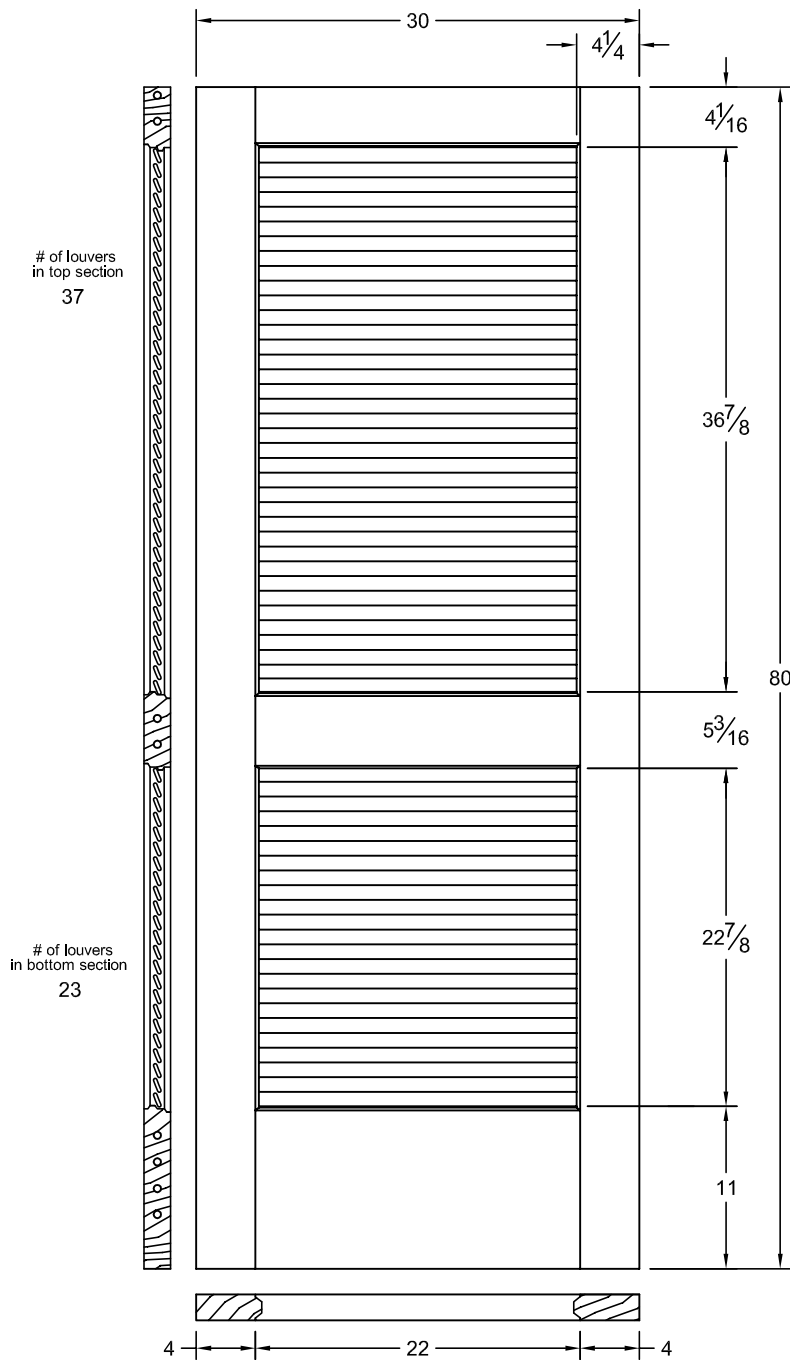

730

Draw #:	Taper 730W_36_80_4
Date:	03 - 08 - 16
Drawn By:	T Doughty

 woodgrain doors

Note: All rail dimensions are a overall measurement.

This drawing contains information which is the property of Woodgrain Millwork, Inc. This drawing is received on confidence and contents may not be disclosed without the prior written consent of Woodgrain Millwork, Inc.

730

Draw #:	Taper 730W_34_80_4
Date:	03 - 08 - 16
Drawn By:	T Doughty

 woodgrain doors

Note: All rail dimensions are a overall measurement.

This drawing contains information which is the property of Woodgrain Millwork, Inc. This drawing is received on confidence and contents may not be disclosed without the prior written consent of Woodgrain Millwork, Inc.

730

Draw #:	Taper 730W_32_80_4
Date:	03 - 08 - 16
Drawn By:	T Doughty

woodgrain doors

Note: All rail dimensions are a overall measurement.

This drawing contains information which is the property of Woodgrain Millwork, Inc. This drawing is received on confidence and contents may not be disclosed without the prior written consent of Woodgrain Millwork, Inc.

730

Draw #:	Taper 730W_12_80_2
Date:	03 - 08 - 16
Drawn By:	T Doughty