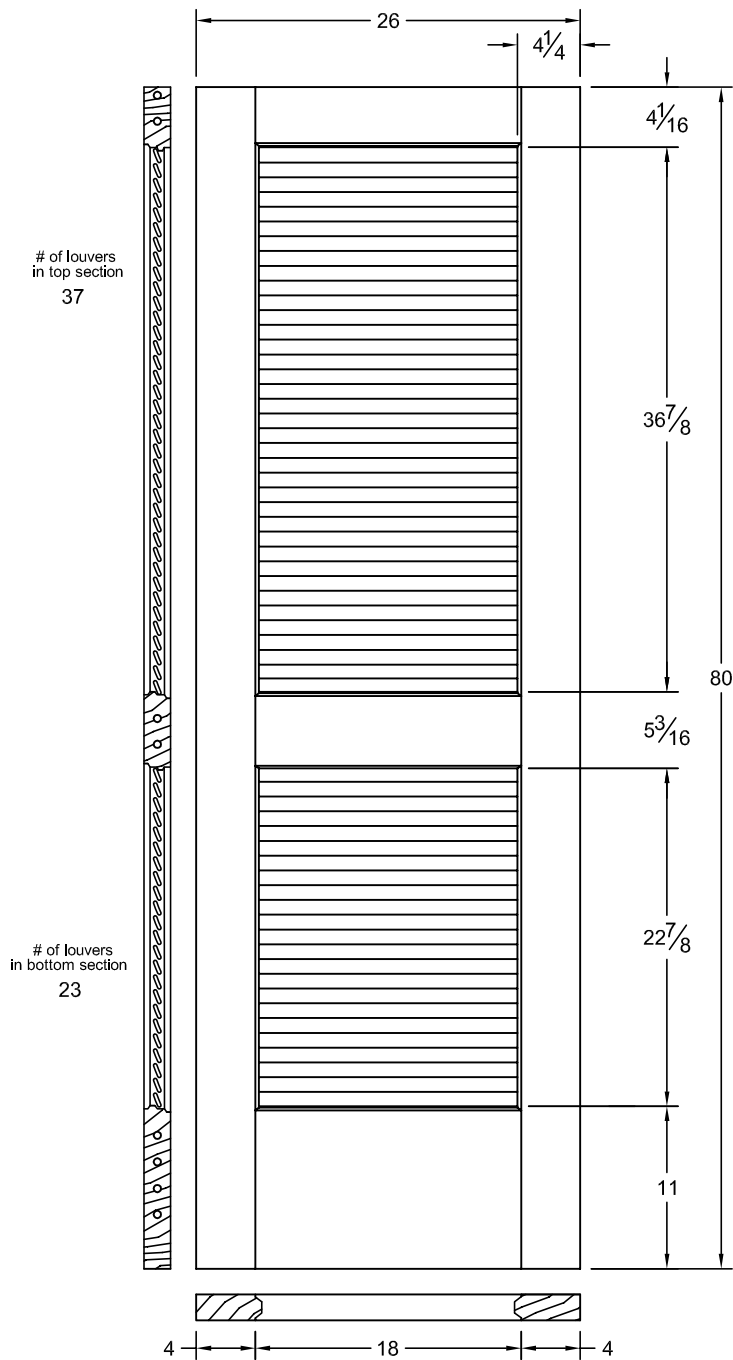

730

Draw #:	Taper 730W_32_80_4
Date:	03 - 08 - 16
Drawn By:	T Doughty

woodgrain doors

Note: All rail dimensions are a overall measurement.

This drawing contains information which is the property of Woodgrain Millwork, Inc. This drawing is received on confidence and contents may not be disclosed without the prior written consent of Woodgrain Millwork, Inc.

730

Draw #:	Taper 730W_30_80_4
Date:	03 - 08 - 16
Drawn By:	T Doughty

 woodgrain doors

Note: All rail and stile dimensions are a overall measurement.

This drawing contains information which is the property of Woodgrain Millwork, Inc. This drawing is received on confidence and contents may not be disclosed without the prior written consent of Woodgrain Millwork, Inc.

730W

Draw #:	Taper 730W_28_80_4
Date:	03 - 08 - 16
Drawn By:	T Doughty

woodgrain doors

Note: All rail dimensions are a overall measurement.

This drawing contains information which is the property of Woodgrain Millwork, Inc. This drawing is received on confidence and contents may not be disclosed without the prior written consent of Woodgrain Millwork, Inc.

730

Draw #:	Taper 730W_12_80_2
Date:	03 - 08 - 16
Drawn By:	T Doughty