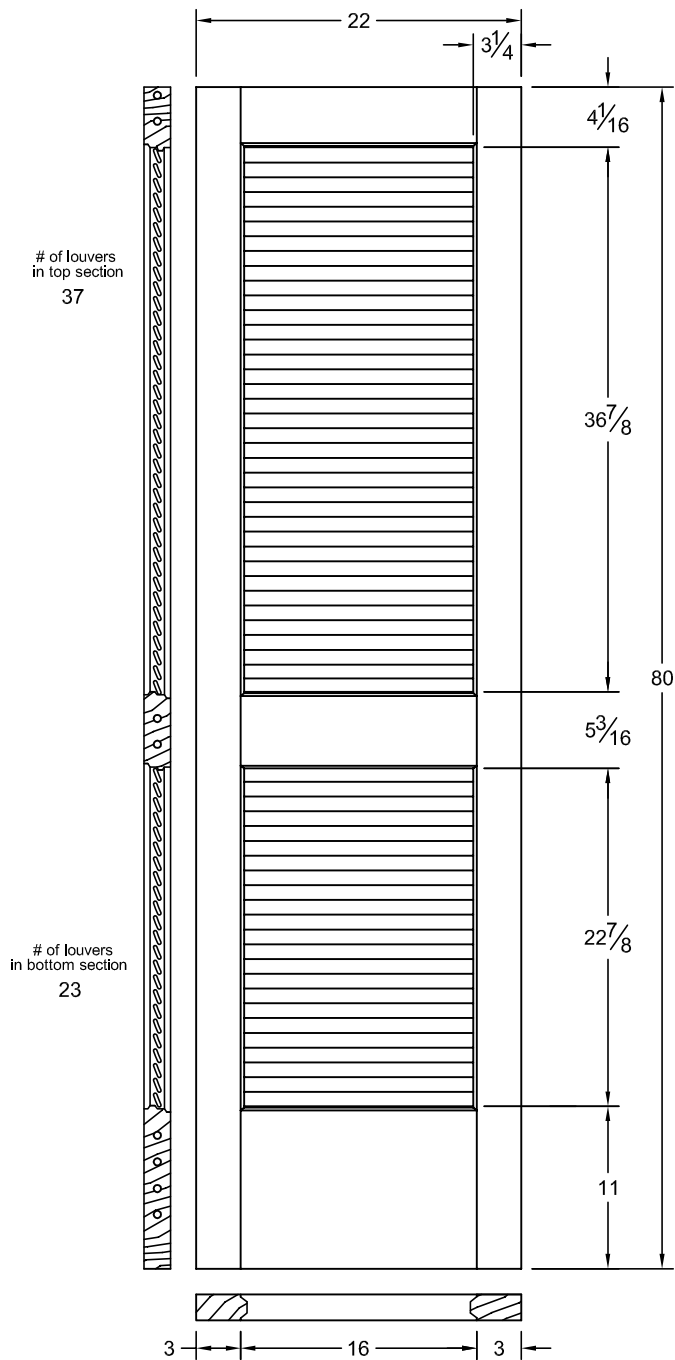

730

Draw #:	Taper 730W_26_80_4
Date:	03 - 08 - 16
Drawn By:	T Doughty

 woodgrain doors

Note: All rail dimensions are a overall measurement.

This drawing contains information which is the property of Woodgrain Millwork, Inc. This drawing is received on confidence and contents may not be disclosed without the prior written consent of Woodgrain Millwork, Inc.

730

Draw #:	Taper 730W_24_80_4
Date:	03 - 08 - 16
Drawn By:	T Doughty

 woodgrain doors

Note: All rail dimensions are a overall measurement.

This drawing contains information which is the property of Woodgrain Millwork, Inc. This drawing is received on confidence and contents may not be disclosed without the prior written consent of Woodgrain Millwork, Inc.

730

Draw #:	Taper 730W_24_80_3
Date:	03 - 08 - 16
Drawn By:	T Doughty

 woodgrain doors

Note: All rail dimensions are a overall measurement.

This drawing contains information which is the property of Woodgrain Millwork, Inc. This drawing is received on confidence and contents may not be disclosed without the prior written consent of Woodgrain Millwork, Inc.

730

Draw #:	Taper 730W_20_80_3
Date:	03 - 08 - 16
Drawn By:	T Doughty

woodgrain doors

Note: All rail dimensions are a overall measurement.

This drawing contains information which is the property of Woodgrain Millwork, Inc. This drawing is received on confidence and contents may not be disclosed without the prior written consent of Woodgrain Millwork, Inc.