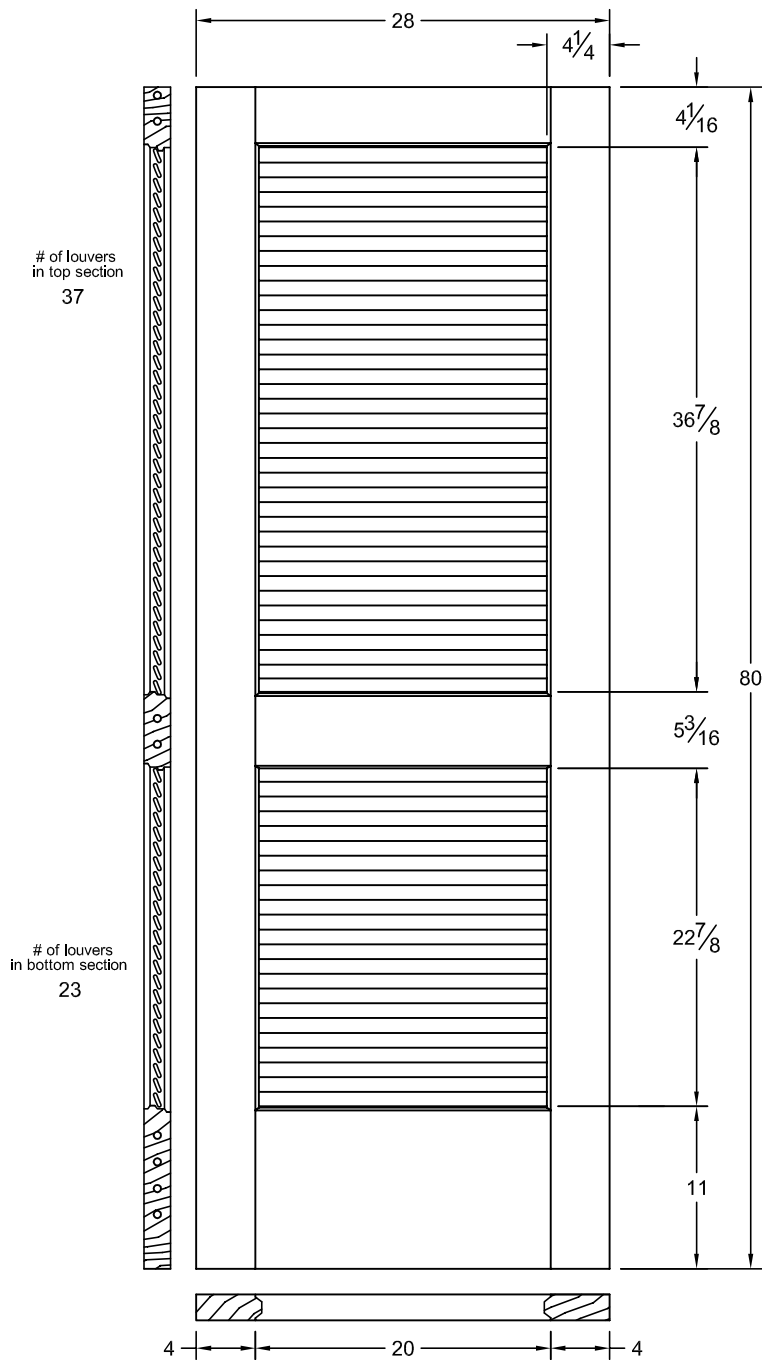

730

Draw #:	Taper 730W_34_80_4
Date:	03 - 08 - 16
Drawn By:	T Doughty

 woodgrain doors

Note: All rail dimensions are a overall measurement.

This drawing contains information which is the property of Woodgrain Millwork, Inc. This drawing is received on confidence and contents may not be disclosed without the prior written consent of Woodgrain Millwork, Inc.

730

Draw #:	Taper 730W_32_80_4
Date:	03 - 08 - 16
Drawn By:	T Doughty

woodgrain doors

Note: All rail dimensions are a overall measurement.

This drawing contains information which is the property of Woodgrain Millwork, Inc. This drawing is received on confidence and contents may not be disclosed without the prior written consent of Woodgrain Millwork, Inc.

730

Draw #:	Taper 730W_30_80_4
Date:	03 - 08 - 16
Drawn By:	T Doughty

 woodgrain doors

Note: All rail and stile dimensions are a overall measurement.

This drawing contains information which is the property of Woodgrain Millwork, Inc. This drawing is received on confidence and contents may not be disclosed without the prior written consent of Woodgrain Millwork, Inc.

730

Draw #:	Taper 730W_12_80_2
Date:	03 - 08 - 16
Drawn By:	T Doughty