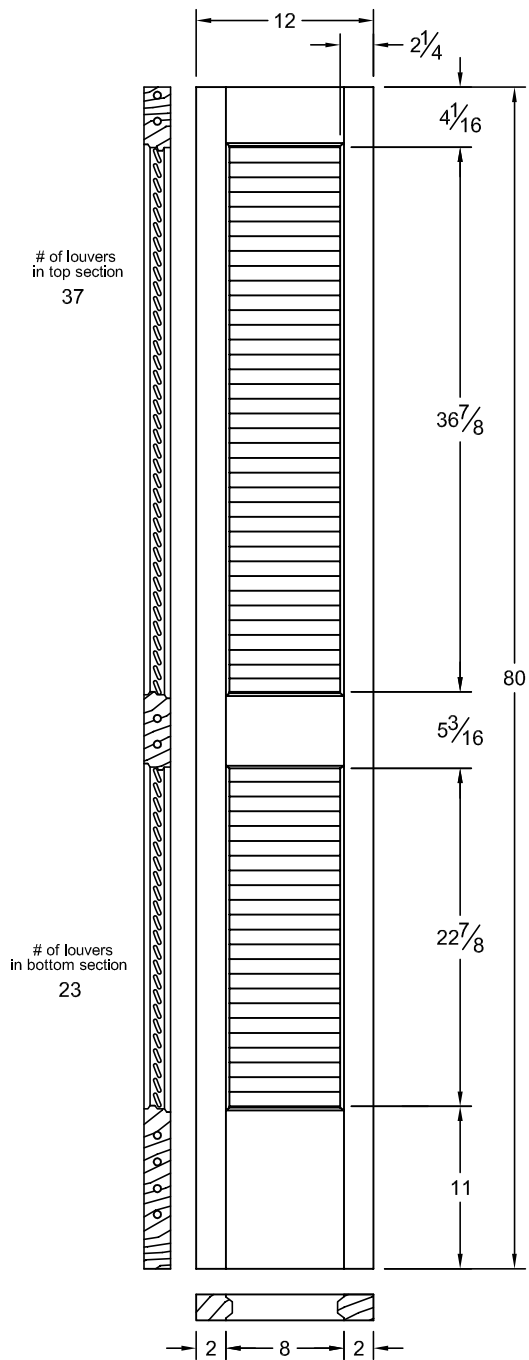

730

Draw #:	Taper 730W_18_80_2
Date:	03 - 08 - 16
Drawn By:	T Doughty

woodgrain doors

Note: All rail dimensions are a overall measurement.

This drawing contains information which is the property of Woodgrain Millwork, Inc. This drawing is received on confidence and contents may not be disclosed without the prior written consent of Woodgrain Millwork, Inc.

730

Draw #:	Taper 730W_16_80_2
Date:	03 - 08 - 16
Drawn By:	T Doughty

 woodgrain doors

Note: All rail dimensions are a overall measurement.

This drawing contains information which is the property of Woodgrain Millwork, Inc. This drawing is received on confidence and contents may not be disclosed without the prior written consent of Woodgrain Millwork, Inc.

730

Draw #:	Taper 730W_15_80_2
Date:	03 - 08 - 16
Drawn By:	T Doughty

 woodgrain doors

Note: All rail dimensions are a overall measurement.

This drawing contains information which is the property of Woodgrain Millwork, Inc. This drawing is received on confidence and contents may not be disclosed without the prior written consent of Woodgrain Millwork, Inc.

730

Draw #:	Taper 730W_14_80_2
Date:	03 - 08 - 16
Drawn By:	T Doughty

 woodgrain doors

Note: All rail dimensions are a overall measurement.

This drawing contains information which is the property of Woodgrain Millwork, Inc. This drawing is received on confidence and contents may not be disclosed without the prior written consent of Woodgrain Millwork, Inc.