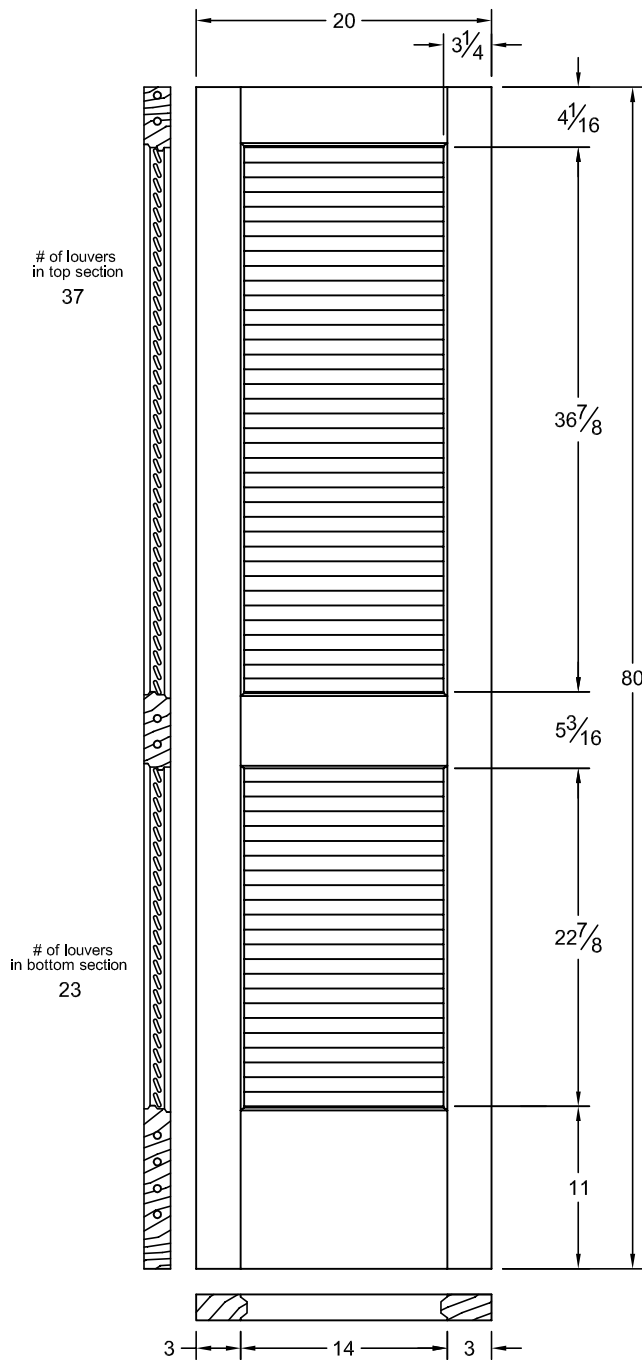

730

Draw #:	Taper 730W_24_80_4
Date:	03 - 08 - 16
Drawn By:	T Doughty

 woodgrain doors

Note: All rail dimensions are a overall measurement.

This drawing contains information which is the property of Woodgrain Millwork, Inc. This drawing is received on confidence and contents may not be disclosed without the prior written consent of Woodgrain Millwork, Inc.

730

Draw #:	Taper 730W_24_80_3
Date:	03 - 08 - 16
Drawn By:	T Doughty

 woodgrain doors

Note: All rail dimensions are a overall measurement.

This drawing contains information which is the property of Woodgrain Millwork, Inc. This drawing is received on confidence and contents may not be disclosed without the prior written consent of Woodgrain Millwork, Inc.

730

Draw #:	Taper 730W_22_80_3
Date:	03 - 08 - 16
Drawn By:	T Doughty

woodgrain doors

Note: All rail dimensions are a overall measurement.

This drawing contains information which is the property of Woodgrain Millwork, Inc. This drawing is received on confidence and contents may not be disclosed without the prior written consent of Woodgrain Millwork, Inc.

730

Draw #:	Taper 730W_20_80_3
Date:	03 - 08 - 16
Drawn By:	T Doughty

woodgrain doors

Note: All rail dimensions are a overall measurement.

This drawing contains information which is the property of Woodgrain Millwork, Inc. This drawing is received on confidence and contents may not be disclosed without the prior written consent of Woodgrain Millwork, Inc.