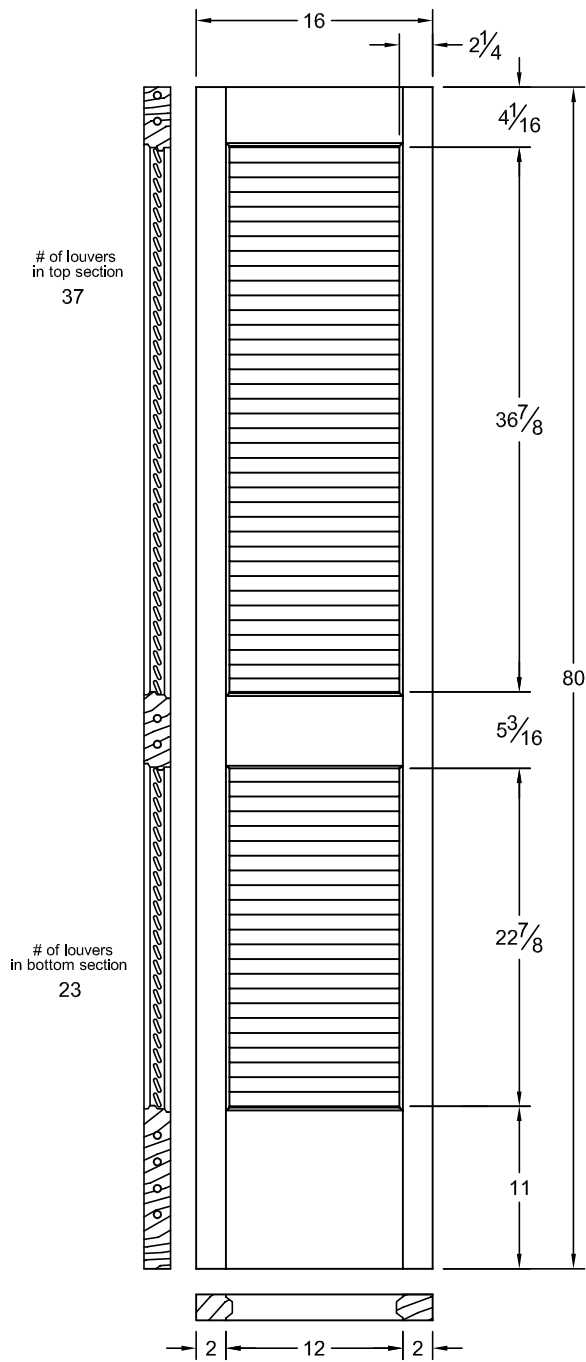

730

Draw #:	Taper 730W_20_80_3
Date:	03 - 08 - 16
Drawn By:	T Doughty

woodgrain doors

Note: All rail dimensions are a overall measurement.

This drawing contains information which is the property of Woodgrain Millwork, Inc. This drawing is received on confidence and contents may not be disclosed without the prior written consent of Woodgrain Millwork, Inc.

730

Draw #:	Taper 730W_18_80_3
Date:	03 - 08 - 16
Drawn By:	T Doughty

woodgrain doors

Note: All rail dimensions are a overall measurement.

This drawing contains information which is the property of Woodgrain Millwork, Inc. This drawing is received on confidence and contents may not be disclosed without the prior written consent of Woodgrain Millwork, Inc.

730

Draw #:	Taper 730W_18_80_2
Date:	03 - 08 - 16
Drawn By:	T Doughty

woodgrain doors

Note: All rail dimensions are a overall measurement.

This drawing contains information which is the property of Woodgrain Millwork, Inc. This drawing is received on confidence and contents may not be disclosed without the prior written consent of Woodgrain Millwork, Inc.

730

Draw #:	Taper 730W_16_80_2
Date:	03 - 08 - 16
Drawn By:	T Doughty

 woodgrain doors

Note: All rail dimensions are a overall measurement.

This drawing contains information which is the property of Woodgrain Millwork, Inc. This drawing is received on confidence and contents may not be disclosed without the prior written consent of Woodgrain Millwork, Inc.