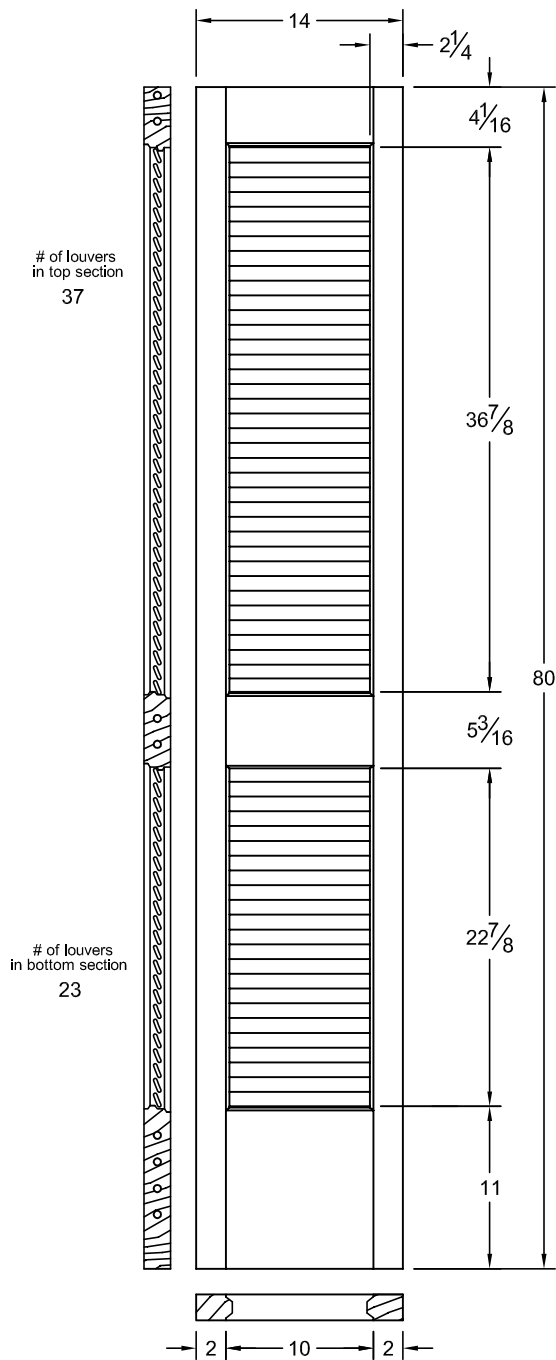

730

Draw #:	Taper 730W_18_80_2
Date:	03 - 08 - 16
Drawn By:	T Doughty

woodgrain doors

Note: All rail dimensions are a overall measurement.

This drawing contains information which is the property of Woodgrain Millwork, Inc. This drawing is received on confidence and contents may not be disclosed without the prior written consent of Woodgrain Millwork, Inc.

730

Draw #:	Taper 730W_16_80_2
Date:	03 - 08 - 16
Drawn By:	T Doughty

 woodgrain doors

Note: All rail dimensions are a overall measurement.

This drawing contains information which is the property of Woodgrain Millwork, Inc. This drawing is received on confidence and contents may not be disclosed without the prior written consent of Woodgrain Millwork, Inc.

730

Draw #:	Taper 730W_15_80_2
Date:	03 - 08 - 16
Drawn By:	T Doughty

 woodgrain doors

Note: All rail dimensions are a overall measurement.

This drawing contains information which is the property of Woodgrain Millwork, Inc. This drawing is received on confidence and contents may not be disclosed without the prior written consent of Woodgrain Millwork, Inc.

730

Draw #:	Taper 730W_12_80_2
Date:	03 - 08 - 16
Drawn By:	T Doughty