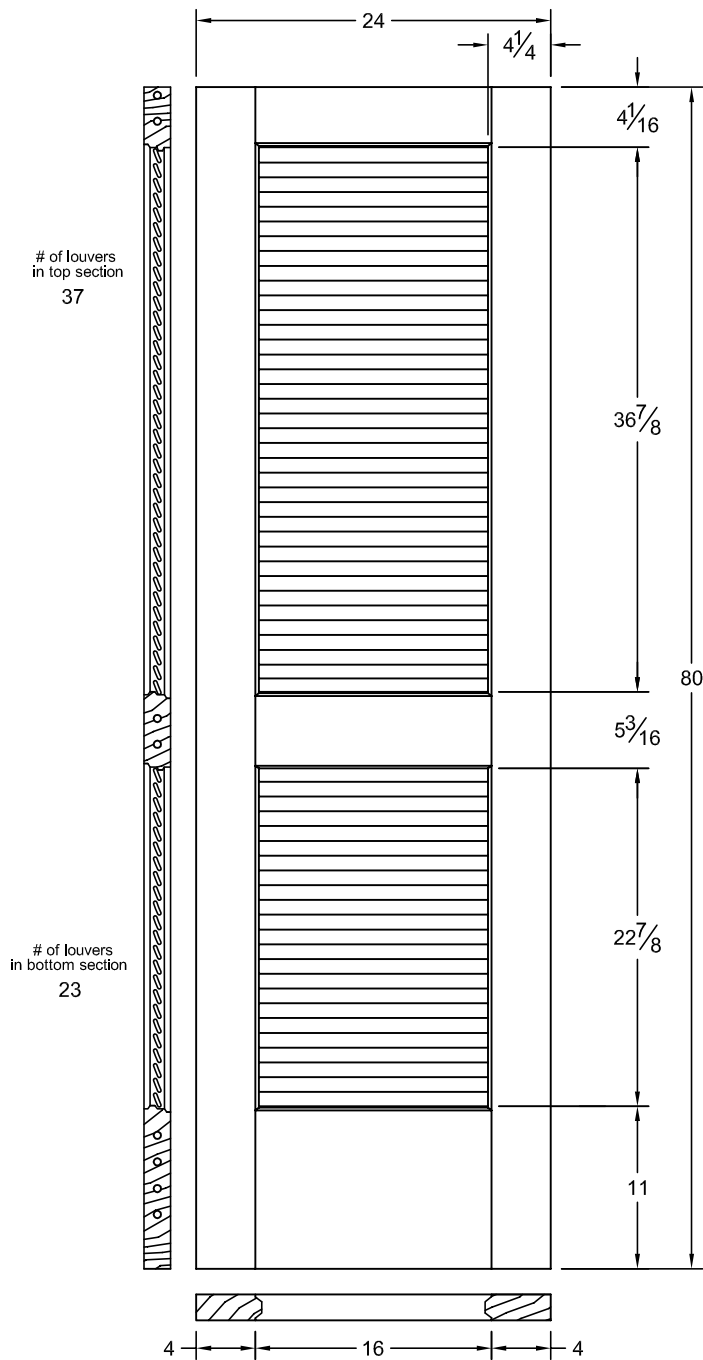

730

Draw #:	Taper 730W_30_80_4
Date:	03 - 08 - 16
Drawn By:	T Doughty

 woodgrain doors

Note: All rail and stile dimensions are a overall measurement.

This drawing contains information which is the property of Woodgrain Millwork, Inc. This drawing is received on confidence and contents may not be disclosed without the prior written consent of Woodgrain Millwork, Inc.

730W

Draw #:	Taper 730W_28_80_4
Date:	03 - 08 - 16
Drawn By:	T Doughty

woodgrain doors

Note: All rail dimensions are a overall measurement.

This drawing contains information which is the property of Woodgrain Millwork, Inc. This drawing is received on confidence and contents may not be disclosed without the prior written consent of Woodgrain Millwork, Inc.

730

Draw #:	Taper 730W_26_80_4
Date:	03 - 08 - 16
Drawn By:	T Doughty

 woodgrain doors

Note: All rail dimensions are a overall measurement.

This drawing contains information which is the property of Woodgrain Millwork, Inc. This drawing is received on confidence and contents may not be disclosed without the prior written consent of Woodgrain Millwork, Inc.

730

Draw #:	Taper 730W_24_80_4
Date:	03 - 08 - 16
Drawn By:	T Doughty

 woodgrain doors

Note: All rail dimensions are a overall measurement.

This drawing contains information which is the property of Woodgrain Millwork, Inc. This drawing is received on confidence and contents may not be disclosed without the prior written consent of Woodgrain Millwork, Inc.