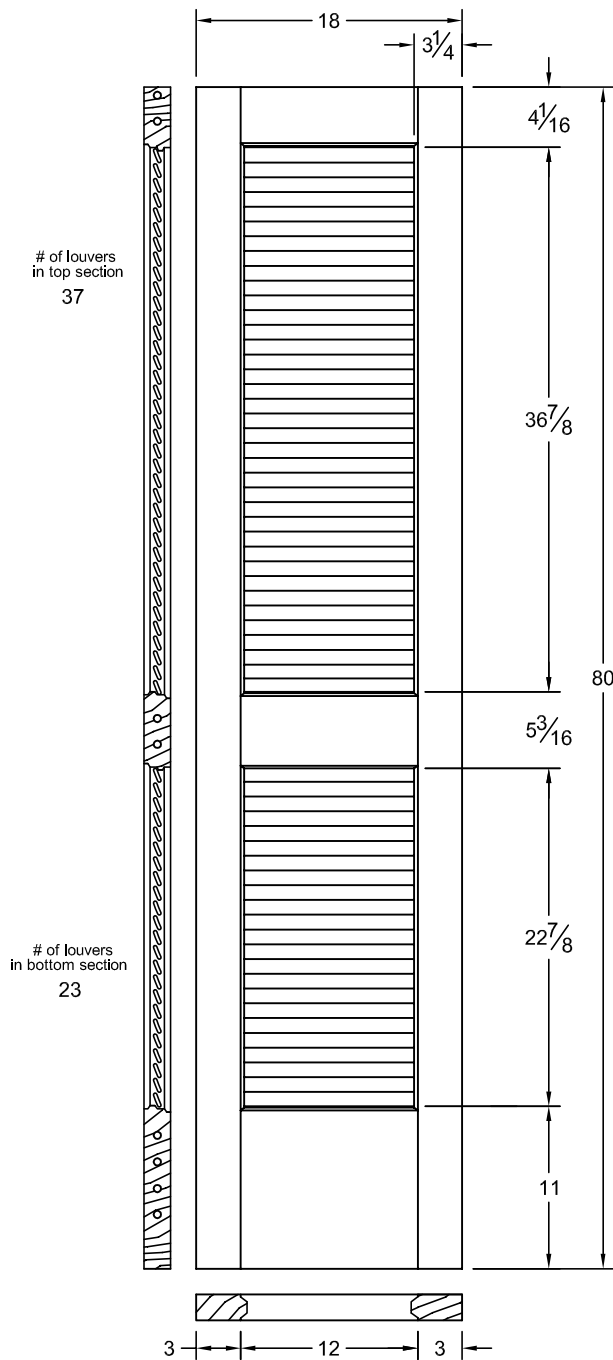

730

Draw #:	Taper 730W_24_80_3
Date:	03 - 08 - 16
Drawn By:	T Doughty

 woodgrain doors

Note: All rail dimensions are a overall measurement.

This drawing contains information which is the property of Woodgrain Millwork, Inc. This drawing is received on confidence and contents may not be disclosed without the prior written consent of Woodgrain Millwork, Inc.

730

Draw #:	Taper 730W_22_80_3
Date:	03 - 08 - 16
Drawn By:	T Doughty

woodgrain doors

Note: All rail dimensions are a overall measurement.

This drawing contains information which is the property of Woodgrain Millwork, Inc. This drawing is received on confidence and contents may not be disclosed without the prior written consent of Woodgrain Millwork, Inc.

730

Draw #:	Taper 730W_20_80_3
Date:	03 - 08 - 16
Drawn By:	T Doughty

woodgrain doors

Note: All rail dimensions are a overall measurement.

This drawing contains information which is the property of Woodgrain Millwork, Inc. This drawing is received on confidence and contents may not be disclosed without the prior written consent of Woodgrain Millwork, Inc.

730

Draw #:	Taper 730W_18_80_3
Date:	03 - 08 - 16
Drawn By:	T Doughty

woodgrain doors

Note: All rail dimensions are a overall measurement.

This drawing contains information which is the property of Woodgrain Millwork, Inc. This drawing is received on confidence and contents may not be disclosed without the prior written consent of Woodgrain Millwork, Inc.