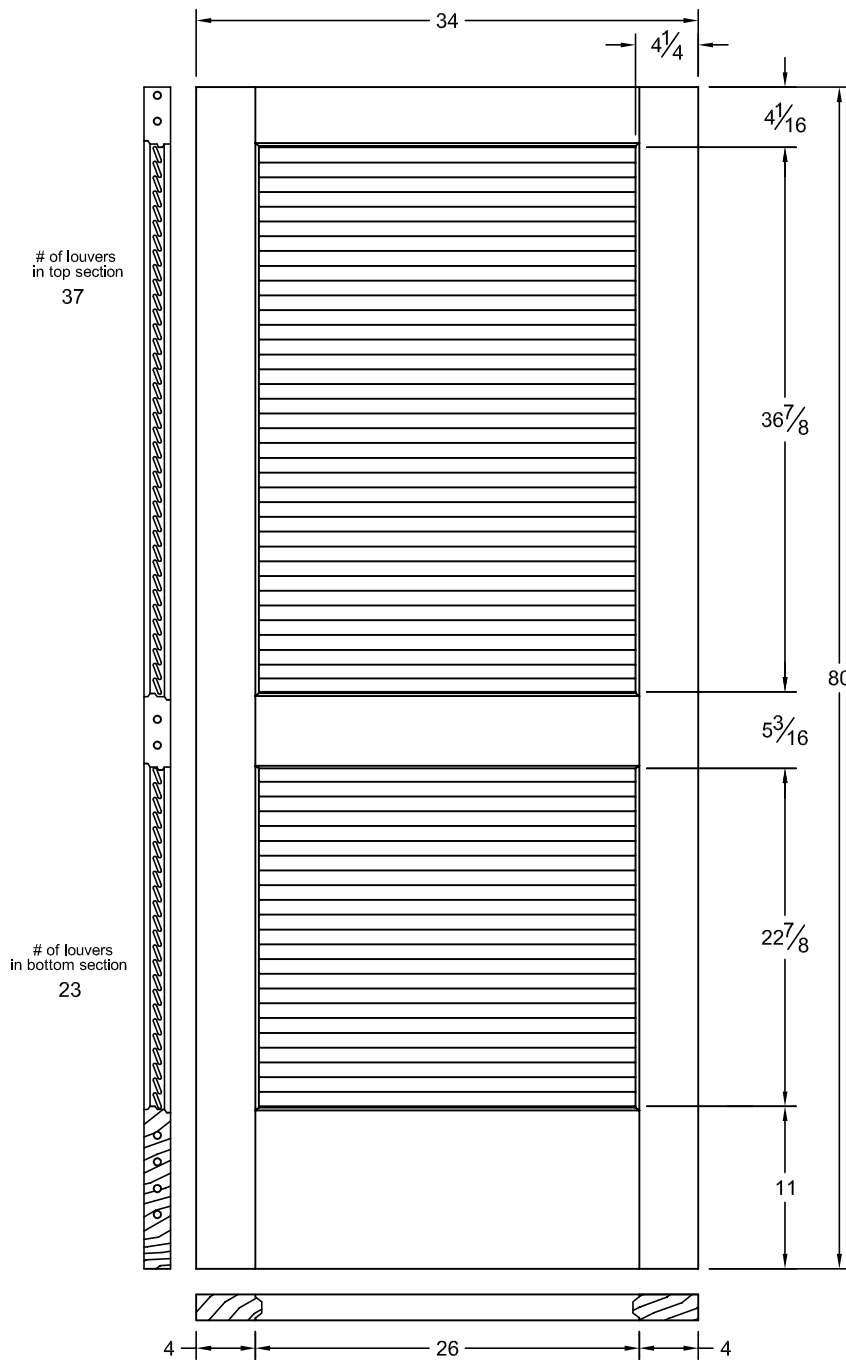

Note: All rail dimensions are a overall measurement.

This drawing contains information which is the property of Woodgrain Millwork, Inc. This drawing is received on confidence and contents may not be disclosed without the prior written consent of Woodgrain Millwork, Inc.

730

Draw #:	Taper 730W_36_80_4
Date:	03 - 08 - 16
Drawn By:	T Doughty

 woodgrain doors

Note: All rail dimensions are a overall measurement.

This drawing contains information which is the property of Woodgrain Millwork, Inc. This drawing is received on confidence and contents may not be disclosed without the prior written consent of Woodgrain Millwork, Inc.

730

Draw #:	Taper 730W_34_80_4
Date:	03 - 08 - 16
Drawn By:	T Doughty

 woodgrain doors

Note: All rail dimensions are a overall measurement.

This drawing contains information which is the property of Woodgrain Millwork, Inc. This drawing is received on confidence and contents may not be disclosed without the prior written consent of Woodgrain Millwork, Inc.

730

Draw #:	Taper 730W_12_80_2
Date:	03 - 08 - 16
Drawn By:	T Doughty